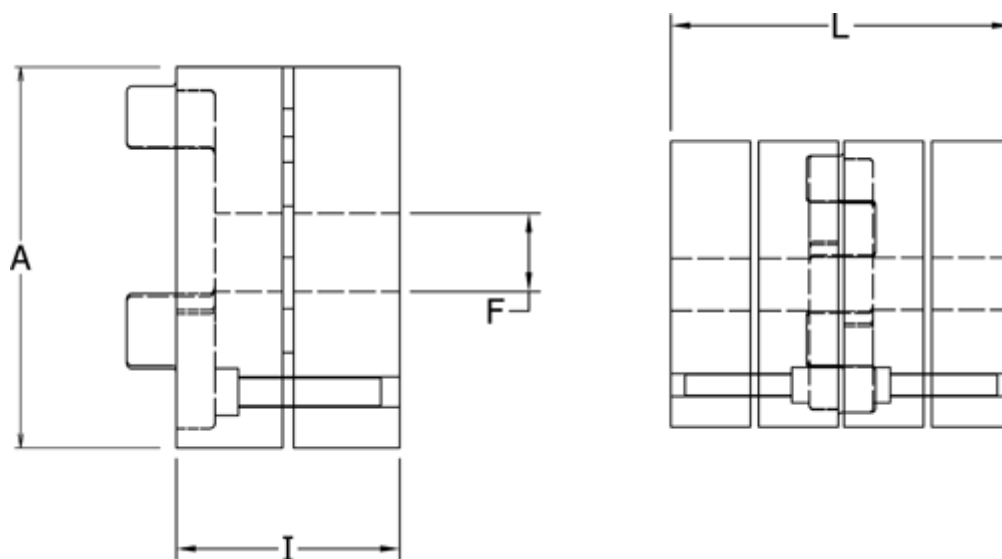

Article number: 3335028A022

Description: Conical Clamping Klonex ES 28/38
ALU Aluminium, Bore 22H7 mm

Measures

A = 65

F = 22

I = 35.0

L = 90

t = M5